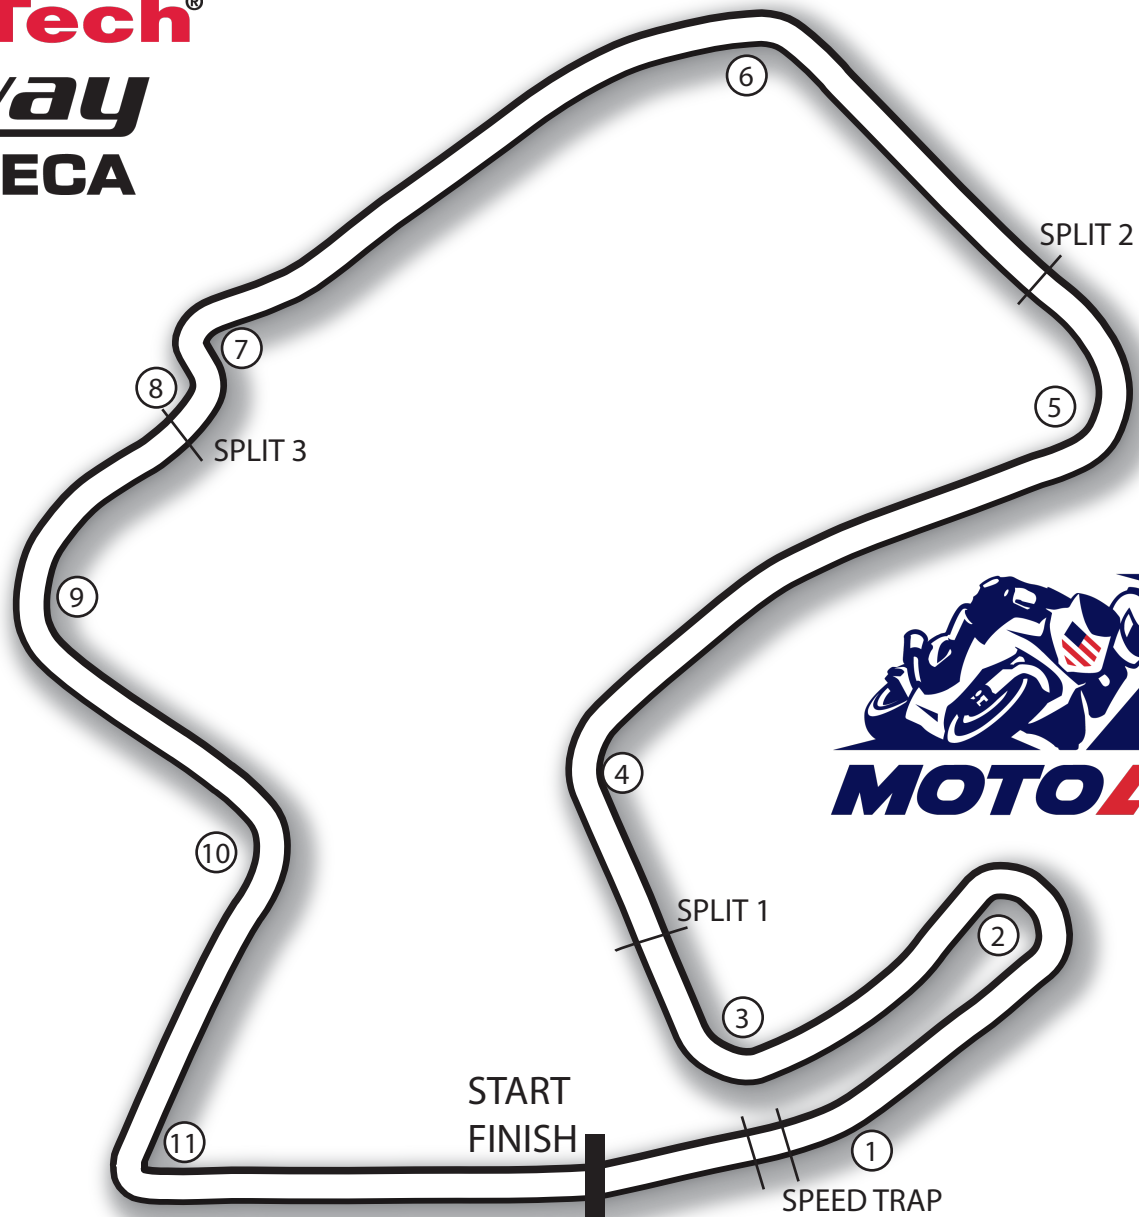

WeatherTech[®]
Raceway
LAGUNA SECA

Course Length:
2.238mi (3.6 km)
Coordinates:
36°35'03"N - 121°45'13"W

Pole:
Riders Right
Direction:
Counter Clockwise

11 Turns
Longest Straight:
1126'